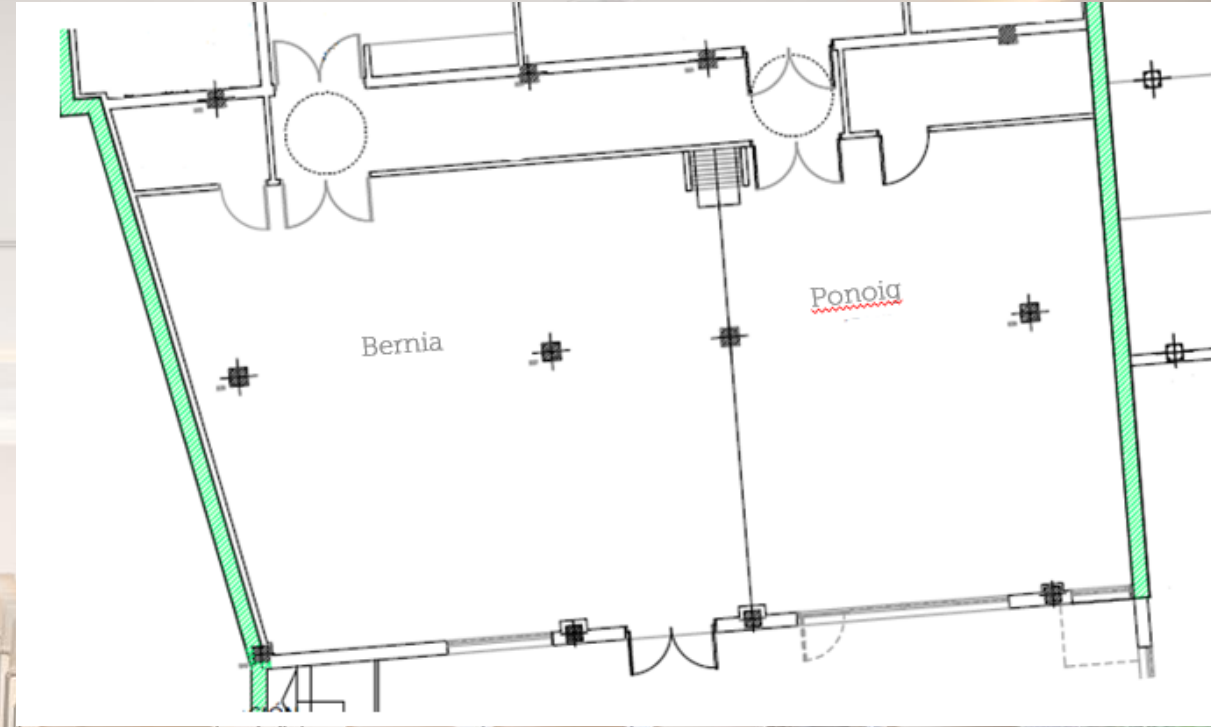

**MEETINGS &
EVENTS**

MEETINGS & EVENTS

At Barceló La Nucia over 400sqm of meeting spaces can be found, divided in to different multifunctional meeting rooms, all with natural daylight:

- **Barceló La Nucia Palms:** meeting room with 200sqm or three rooms three rooms within 90sqm and 65sqm. Access from inside the hotel with meeting space on it's own private floor. Lobby area for F&B services, exhibitions or branding area.
- **Barceló La Nucia Hills:** meeting room with 160sqm or two rooms with 95sqm and 65sqm. Access from inside the hotel as well as a private external entrance from the front of the hotel. Located next to a spacious courtyard with direct access to one of the restaurants, ideal spaces to host all different type of F&B services.
- High speed Wi-Fi with the possibility to organize a private connection for the group.
- Each meeting room is equipped with a 75 inch TV screen.
- Preferential agreement with AV companies to cover all your needs with the latest technology.

In addition, the hotel has various restaurants and outdoor spaces to celebrate all kinds of events.

FLOOR PLAN & CAPACITY CHART

Meeting Room	Surface area (sqm)	Theatre	Classroom	U-Shape	Boardroom	Cabaret	Banquet	Cocktail
Bernia + Ponoig	160	140	84	34	30	75	80	130
Bernia	95	75	45	20	18	45	40	70
Ponoig	65	40	27	15	18	30	30	45
Serrella	60	55	24	15	18	-	-	-
Salón Guadalest	200	180	72	60	40	75	120	160
Salón Guadalest I	85	80	42	30	24	30	50	65
Salón Guadalest II	55	30	24	24	18	18	30	40
Salón Guadalest III	60	30	27	24	18	18	40	45
Salón Guadalest I + II	140	110	36	34	30	48	72	95
Salón Guadalest II + III	115	70	36	30	24	30	48	75