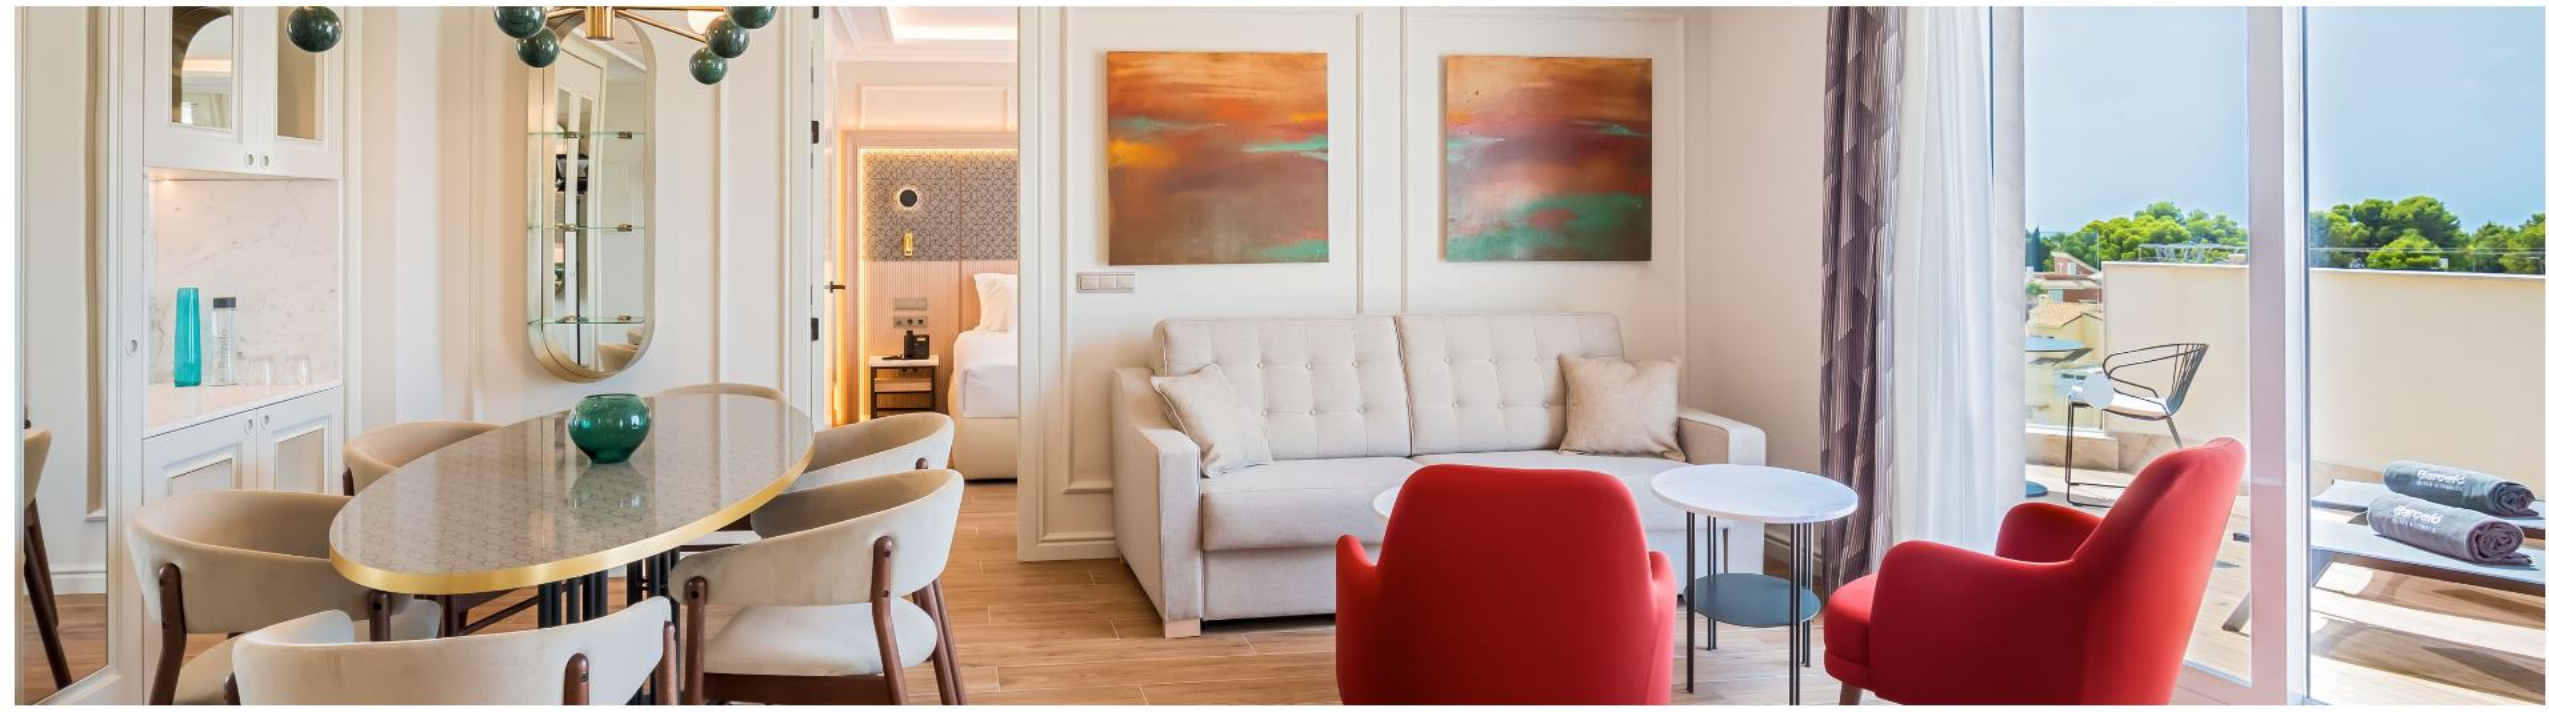

It is ideally situated, between sea and mountains, therefore an ideal meeting point with convenient access to both coastline and natural surroundings.

With 242 rooms and apartments offering a sophisticated and modern design along with five restaurants, two B-Heaven rooftop terraces, two wellness centers and gyms and 5 outdoor pools, this new discovering is a hidden gem for all types of groups and events.

Junior Suite

Junior Suite Pool View

Junior Suite Deluxe

Suites

GASTRONOMY

RESTAURANTS & BARS

- **Buffet Restaurant La Serrella:** Our buffet restaurant set in the Hills building, this restaurant is a multifunctional space that also boasts an ample terrace. It can offer buffet or served meal services for up to 250 guests.
- **Buffet Restaurant La Naziha:** Located in the Palms restaurant, this elegant restaurant can seat up to 180 guests and can offer either buffet or served meals.
- **La Santa María:** set in a privileged area in between two of the outdoor pools with garden views, this restaurant is an ideal location to host that most needed lunch under the sun or create a magical dinner around the pool.
- **Aitana restaurant:** our Mediterranean restaurant, where rice, meat and fish dishes are enjoyed while feeling submerged in the heart of the hotel with views of the Oasis garden.
- **Small Serrella:** Hidden away in a the Hills building, this imitate restaurant that leads on to the indoor patio is idea for smaller dinning groups looking for that special place.
- **B-Heaven rooftop bars:** Found of the top floor of each hotel, these terraces offer, truly panoramic views of the mountain ranges and coastline that surrounds the complex. If you are looking for a space with a Wow factor, look no further.