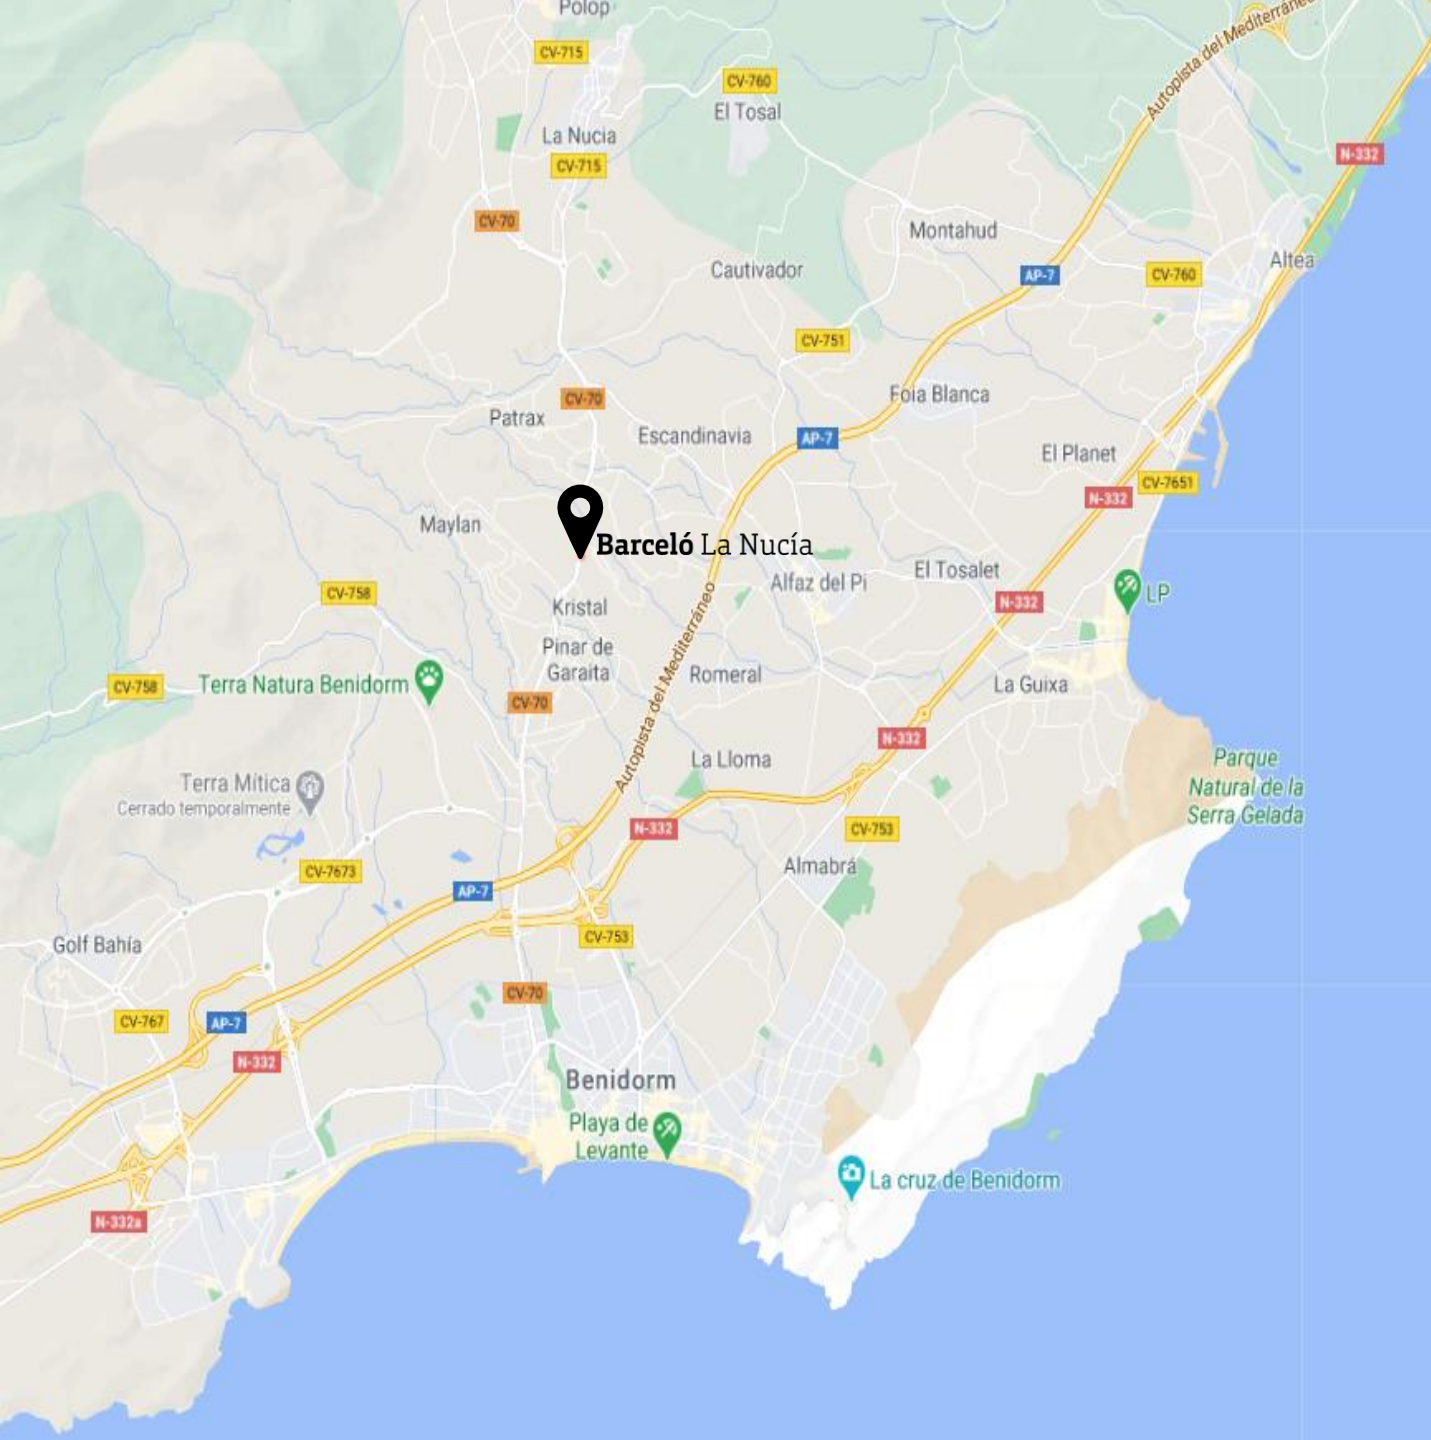

Barceló La Nucía

A MAGNIFICENT NEW COMPLEX ON THE COSTA BLANCA

In the Marina Baja district, in the municipality of La Nucia, stands Barceló La Nucia 5* complex, formed by two completely new builds of 2021; Barceló La Nucia Hills and Barceló La Nucia Palms.

LOCATION

Barceló La Nucía is located on the outskirts of the town of La Nucía, on the Costa Blanca, between Altea, Polop and Alfaz de Pi.

- Ciudad Deportiva Camilo Cano Sports Complex: 4 km
- Levante beach: 7 km
- Sierra Helada Natural Park: 9 km
- Algar water fountains: 13 km
- Guadalest : 18 km