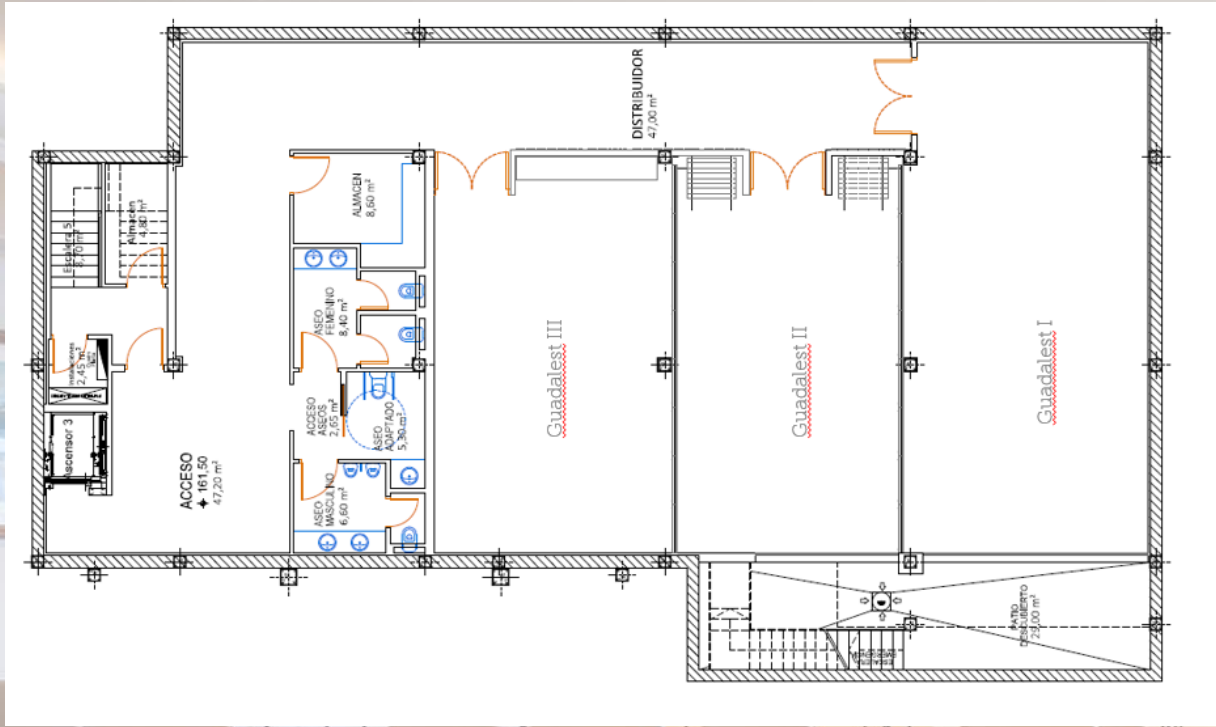

**MEETINGS &
EVENTS**

MEETINGS & EVENTS

At Barceló La Nucia over 400sqm of meeting spaces can be found, divided in to different multifunctional meeting rooms, all with natural daylight:

- **Barceló La Nucia Palms:** meeting room with 200sqm or three rooms three rooms within 90sqm and 65sqm. Access from inside the hotel with meeting space on it's own private floor. Lobby area for F&B services, exhibitions or branding area.
- **Barceló La Nucia Hills:** meeting room with 160sqm or two rooms with 95sqm and 65sqm. Access from inside the hotel as well as a private external entrance from the front of the hotel. Located next to a spacious courtyard with direct access to one of the restaurants, ideal spaces to host all different type of F&B services.
- High speed Wi-Fi with the possibility to organize a private connection for the group.
- Each meeting room is equipped with a 75 inch TV screen.
- Preferential agreement with AV companies to cover all your needs with the latest technology.

In addition, the hotel has various restaurants and outdoor spaces to celebrate all kinds of events.

FLOOR PLAN & CAPACITY CHART

Meeting Room	Surface area (sqm)	Theatre	Classroom	U-Shape	Boardroom	Cabaret	Banquet	Cocktail
Bernia + Ponoig	160	140	84	34	30	75	80	130
Bernia	95	75	45	20	18	45	40	70
Ponoig	65	40	27	15	18	30	30	45
Serrella	60	55	24	15	18	-	-	-
Salón Guadalest	200	180	72	60	40	75	120	160
Salón Guadalest I	85	80	42	30	24	30	50	65
Salón Guadalest II	55	30	24	24	18	18	30	40
Salón Guadalest III	60	30	27	24	18	18	40	45
Salón Guadalest I + II	140	110	36	34	30	48	72	95
Salón Guadalest II + III	115	70	36	30	24	30	48	75